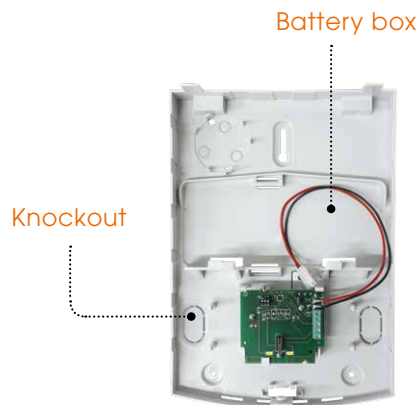

# BLADE

EN 50131-4 / GRADE 2

**Blade** is a self powered siren, elegant and cool design, suitable for all installations need. This product is entirely made of polycarbonate. All models are equipped with anti-opening and back tamper switches; the sound power is given by piezoelectric buzzer.

**Available Case colours:** white / red

**Available Flash colours:** red / white / blue

**Dimensions:** W 210, H 295, D 70 mm

Technical Features			
	BLADE 01	BLADE 01 / S	BLADE 24
EN 50131-4 / GRADE 2	YES	-	-
SOUND POWER	100 dB at 1mt 85 dB at 3mt	100 dB at 1mt 85 dB at 3mt	100 dB at 1mt 85 dB at 3mt
WATCHDOG'S LED	YES	YES	YES
SYSTEM STATUS VISUALIZATION	-	YES	YES
ALARM'S MEMORY	-	YES	YES
SEPARATED TRIGGERS	-	YES	YES
WORKING WITHOUT BATTERY	-	YES	YES
ANTIOPENING TAMPER	YES	YES	YES
BACK TAMPER	YES	YES	YES
POWER SUPPLY	13.8 Vdc	13.8 Vdc	24 V

**ORDER CODES:**

**BLADE01:** white cover, red light  
**BLADE01-WW:** white cover, white light  
**BLADE01-WB:** white cover, blue light

**BLADE01/S:** white cover, red light  
**BLADE01/S-WW:** white cover, white light  
**BLADE01/S-WB:** white cover, blue light

**BLADE24:** red cover, red light  
**BLADE24-RW:** red cover, white light  
**BLADE24-RB:** red cover, blue light